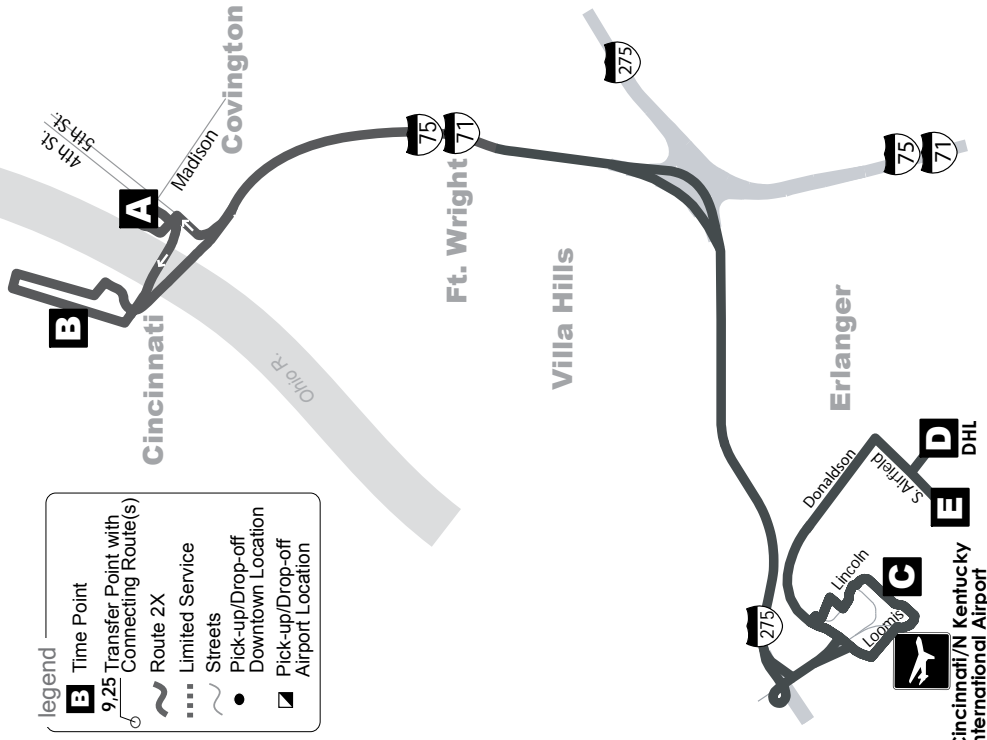

For any passengers transferring from one county to another, please be aware that most TANK trips will go through Cincinnati and offer direct service between Kenton and Campbell counties. Therefore, passengers may be able to remain on their original bus in order to reach their final destination.

ALSO SERVING

DHL
CVG Centre

EFFECTIVE 08.12.2017

For a complete list of TANK Park & Ride Lots please consult our Park & Ride brochure.

859-331-TANK
www.tankbus.org

#2X Airporter

- legend
- E** Time Point
 - B** 9:25 Transfer Point with Connecting Route(s)
 - Route 2X
 - Limited Service
 - Streets
 - Pick-up/Drop-off Downtown Location
 - Pick-up/Drop-off Airport Location
 - Airport Location