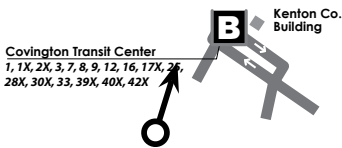

2X Sunday

	A	B	C	D
AM	4:53	5:00	5:24	5:34
	5:53	6:00	6:24	6:34
	6:53	7:00	7:24	7:34
	7:53	8:00	8:24	8:34
	9:13	9:20	9:44	
	10:17	10:24	10:48	
	10:43	10:50	11:14	
PM	11:32	11:39	12:03	
	12:47	12:54	1:18	
	2:02	2:09	2:33	
	3:17	3:24	3:48	3:58
	4:48	4:55	5:19	5:29
	6:08	6:15	6:39	6:49
	6:48	6:55	7:19	7:29
	8:05	8:12	8:36	8:46
	9:23	9:30	9:54	10:04
	10:43	10:50	11:14	11:24

Transfers

Passengers may need to ride more than one bus route in order to reach their destination. For this purpose, TANK issues a $0.25 transfer.

Rules:

- Transfers cost $0.25 and must be purchased when boarding.
- Transfers must be used within one hour of issue.
- Transfers are NOT issued in downtown Cincinnati.
- Same route transfers are prohibited.

For any passengers transferring from one county to another, please be aware that most TANK trips will go through Cincinnati and offer direct service between Kenton and Campbell counties. Therefore, passengers may be able to remain on their original bus in order to reach their final destination.

For passengers still needing to change buses, some transfers may be made at the indoor Covington Transit Center. Please do not hesitate to ask your operator for guidance on just what your best option may be.

Transfers points are shown on the map by the following.