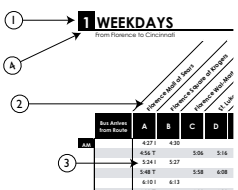

2X Sunday

	A	B	C	D
AM	4:53	5:00	5:24	5:34
	5:53	6:00	6:24	6:34
	6:53	7:00	7:24	7:34
	7:53	8:00	8:24	8:34
	9:13	9:20	9:44	
	10:17	10:24	10:48	
	10:43	10:50	11:14	
PM	11:32	11:39	12:03	
	12:47	12:54	1:18	
	2:02	2:09	2:33	
	3:17	3:24	3:48	3:58
	4:48	4:55	5:19	5:29
	6:08	6:15	6:39	6:49
	6:48	6:55	7:19	7:29
	8:05	8:12	8:36	8:46
	9:23	9:30	9:54	10:04
	10:43	10:50	11:14	11:24

Transfers

Passengers may need to ride more than one bus route in order to reach their destination. For this purpose, TANK issues a \$0.25 transfer.

Rules:

- Transfers cost \$0.25 and must be purchased when boarding.
- Transfers must be used within one hour of issue.
- Transfers are NOT issued in downtown Cincinnati.
- Same route transfers are prohibited.

For any passengers transferring from one county to another, please be aware that most TANK trips will go through Cincinnati and offer direct service between Kenton and Campbell counties. Therefore, passengers may be able to remain on their original bus in order to reach their final destination.

Transfers points are shown on the map by the following.

Reading a bus schedule - step-by-step guide

- 1 Find the schedule for the day of the week and the direction you plan to travel.
- 2 Find the timepoints nearest your origin and destinations. Timepoints are shown on the route map by **B**. Bus stops may be between time points.
- 3 Read downward in a column to see times when a trip will be at a given time point. If no time is shown, that trip does not serve the area of that time point.
- 4 The route number at the top of the schedule will appear in the sign above the windshield on the bus.