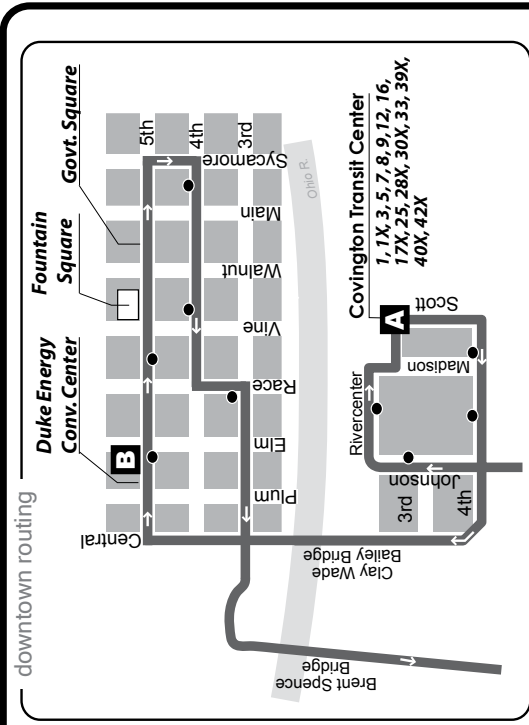

ALSO SERVING

DHL
CVG Centre

EFFECTIVE 08.12.2017

For a complete list of TANK Park & Ride Lots please consult our Park & Ride brochure.

859-331-TANK
www.tankbus.org

#2X Airporter

- legend
- E** Time Point
 - B** 9:25 Transfer Point with Connecting Route(s)
 - Route 2X
 - Limited Service
 - Streets
 - Pick-up/Drop-off Downtown Location
 - Pick-up/Drop-off Airport Location
 - Airport Location