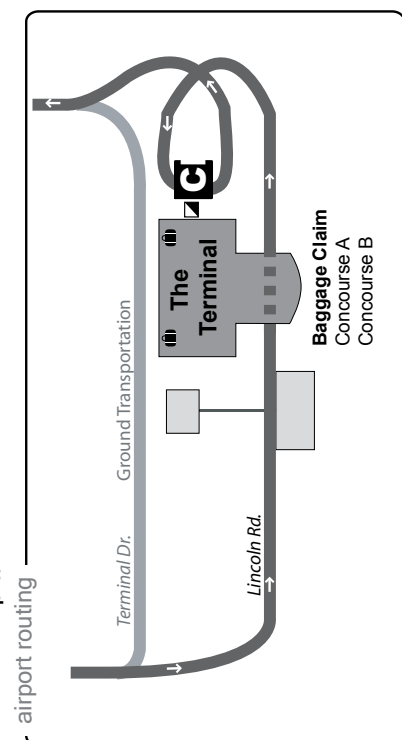

ALSO SERVING

DHL
CVG Centre

EFFECTIVE 08.12.2017

For a complete list of TANK Park & Ride Lots please consult our Park & Ride brochure.

859-331-TANK
www.tankbus.org

#2X Airporter

- legend
- E** Time Point
 - B** 9:25 Transfer Point with Connecting Route(s)
 - Route 2X
 - Limited Service
 - Streets
 - Pick-up/Drop-off Downtown Location
 - Pick-up/Drop-off Airport Location
 - Airport Location