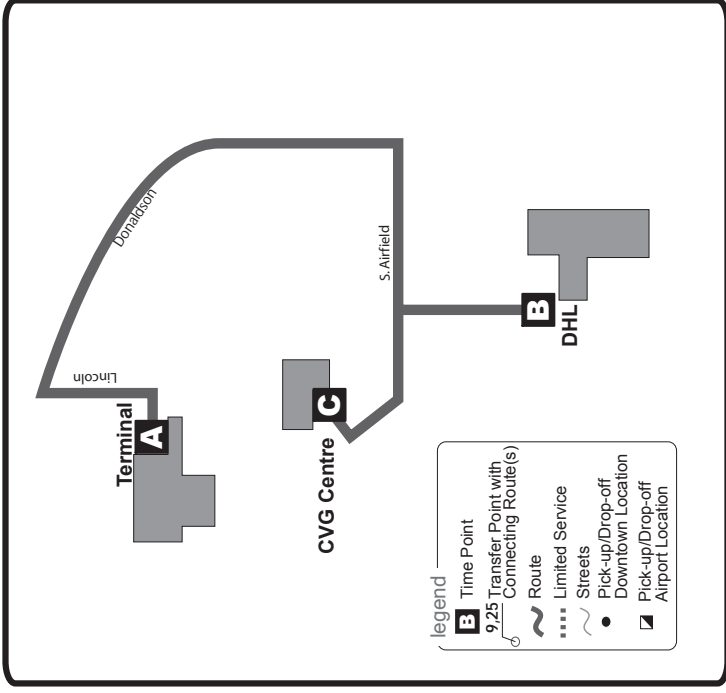

WEEKDAYS

From 2X (Airport) to CVG Shuttle

	2X	2X	A	B	C
	Covington Transit Center		Terminal	DHL	CVG Centre
	5th at Elm (Cincinnati)				
AM	5:10	5:18	5:46		
	5:43	5:50	6:15	6:25	
	6:08	6:15	6:42	6:52	
	6:38	6:45	7:13	7:23	
	7:18	7:25	7:53	8:03	8:05
	7:48	7:55	8:23	8:33	8:35
	8:18	8:25	8:53	9:03	9:05
			9:39	9:49	9:51
PM	2:08	2:15	2:43	2:53	2:55
			3:12	3:22	3:24
	3:13	3:20	3:47	3:57	3:59
			4:22	4:32	4:34
	4:13	4:20	4:51	5:01	5:03
	5:08	5:15	5:47	5:57	
			6:09	6:19	
			6:59	7:09	
			7:30	7:40	
	10:28	10:35	10:58	11:07	

5:10 No need to change buses (continuous 2X trip)

CVG Shuttle

WEEKDAYS

From CVG Shuttle to 2X (Cincinnati)

	C	B	A	2X	2X
	CVG Centre		Terminal	DHL	Covington Transit Center
	5th at Elm (Cincinnati)				
AM	5:30	5:41	5:41	6:08	6:15
	6:00	6:12	6:12	6:38	6:45
	6:30	6:42	6:42	7:18	7:25
	7:00	7:12	7:12	7:48	7:55
	7:20	7:33	7:33	7:43	7:50
	7:41	7:53	7:53		
	8:09	8:11	8:23		
	8:39	8:41	8:53	9:23	9:30
	9:25	9:27	9:39	10:08	10:15
	10:10	10:12	10:24	10:53	11:00
PM	2:58	3:00	3:12		
	3:33	3:35	3:47		
	4:08	4:10	4:22		
	4:37	4:39	4:51	5:25	5:32
	5:33	5:35	5:47	6:13	6:20
		5:57	6:09	6:38	6:45
	6:47	6:59	6:59	7:28	7:35
	7:18	7:30	7:30	7:58	8:05
	8:29	8:41	8:41	9:08	9:15

5:30 No need to change buses (continuous 2X trip)