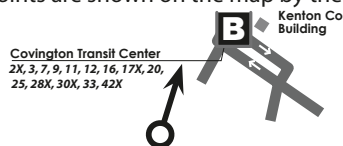

Transfers

Passengers may need to ride more than one bus route in order to reach their destination. For this purpose, TANK issues a $0.25 transfer.

Rules:

- Transfers cost $0.25 and must be purchased when boarding.
- Transfers must be used within one hour of issue.
- Transfers are NOT issued in downtown Cincinnati.
- Same route transfers are prohibited.

For any passengers transferring from one county to another, please be aware that most TANK trips will go through Cincinnati and offer direct service between Kenton and Campbell counties. Therefore, passengers may be able to remain on their original bus in order to reach their final destination.

For passengers still needing to change buses, some transfers may be made at the indoor Covington Transit Center. Please do not hesitate to ask your operator for guidance on just what your best option may be.

Transfers points are shown on the map by the following.