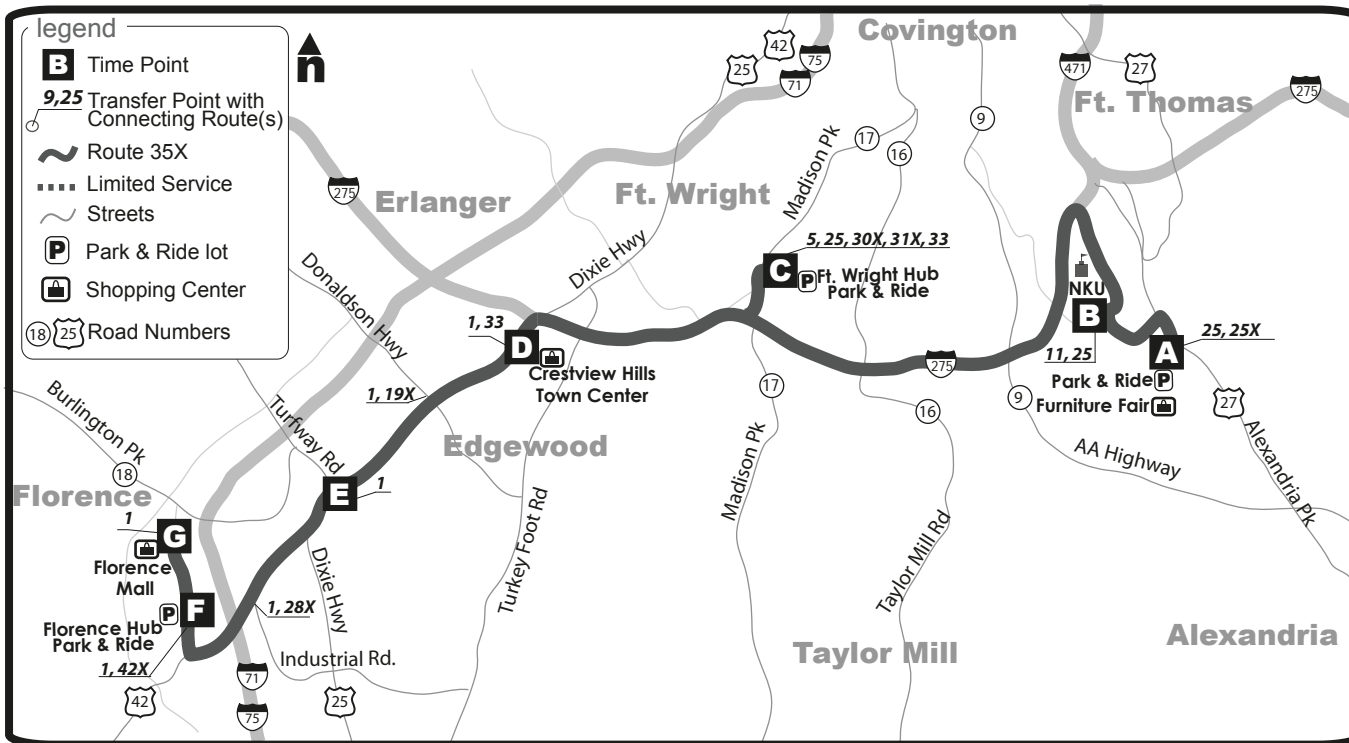

NOTES

P - Park & Ride available on this route.

35X Weekday

From Florence to NKU

	Florence Mall	Florence Hub	Dixie Hwy at Turfway Rd.	Crestview Hills Town Center	Ft. Wright Hub	NKU MEP Building	Furniture Fair
	G	F	E	D	C	B	A
AM	6:00	6:05	6:15	6:23	6:30	6:45	6:50
	7:00	7:05	7:15	7:23	7:30	7:45	7:50
	8:00	8:05	8:15	8:23	8:30	8:45	8:50
	9:00	9:05	9:15	9:23	9:30	9:45	9:50
	10:00	10:05	10:15	10:23	10:30	10:45	10:50
	11:00	11:05	11:15	11:23	11:30	11:45	11:50
PM	12:00	12:05	12:15	12:23	12:30	12:45	12:50
	1:00	1:05	1:15	1:23	1:30	1:45	1:50
	2:00	2:05	2:15	2:23	2:30	2:45	2:50
	3:00	3:05	3:15	3:23	3:30	3:45	3:50
	4:00	4:05	4:15	4:23	4:30	4:45	4:50
	5:00	5:05	5:15	5:23	5:30	5:45	5:50
	6:00	6:05	6:15	6:23	6:30	6:45	6:50
	7:00	7:05	7:15	7:23	7:30	7:45	7:50
	8:00	8:05	8:15	8:23	8:30	8:45	8:50
	9:30	9:35	9:45	9:53	10:00	10:15	10:20

35X Weekday

From NKU to Florence

	Furniture Fair	NKU MEP Building	Ft. Wright Hub	Crestview Hills Town Center	Dixie Hwy at Turfway Rd	Florence Hub	Florence Mall
	A	B	C	D	E	F	G
AM	6:55	7:00	7:15	7:23	7:30	7:40	7:45
	7:55	8:00	8:15	8:23	8:30	8:40	8:45
	8:55	9:00	9:15	9:23	9:30	9:40	9:45
	9:55	10:00	10:15	10:23	10:30	10:40	10:45
	10:55	11:00	11:15	11:23	11:30	11:40	11:45
PM	11:55	12:00	12:15	12:23	12:30	12:40	12:45
	12:55	1:00	1:15	1:23	1:30	1:40	1:45
	1:55	2:00	2:15	2:23	2:30	2:40	2:45
	2:55	3:00	3:15	3:23	3:30	3:40	3:45
	3:55	4:00	4:15	4:23	4:30	4:40	4:45
	4:55	5:00	5:15	5:23	5:30	5:40	5:45
	5:55	6:00	6:15	6:23	6:30	6:40	6:45
	6:55	7:00	7:15	7:23	7:30	7:40	7:45
	7:55	8:00	8:15	8:23	8:30	8:40	8:45
	9:05	9:10	9:25	9:33	9:40	9:50	9:55