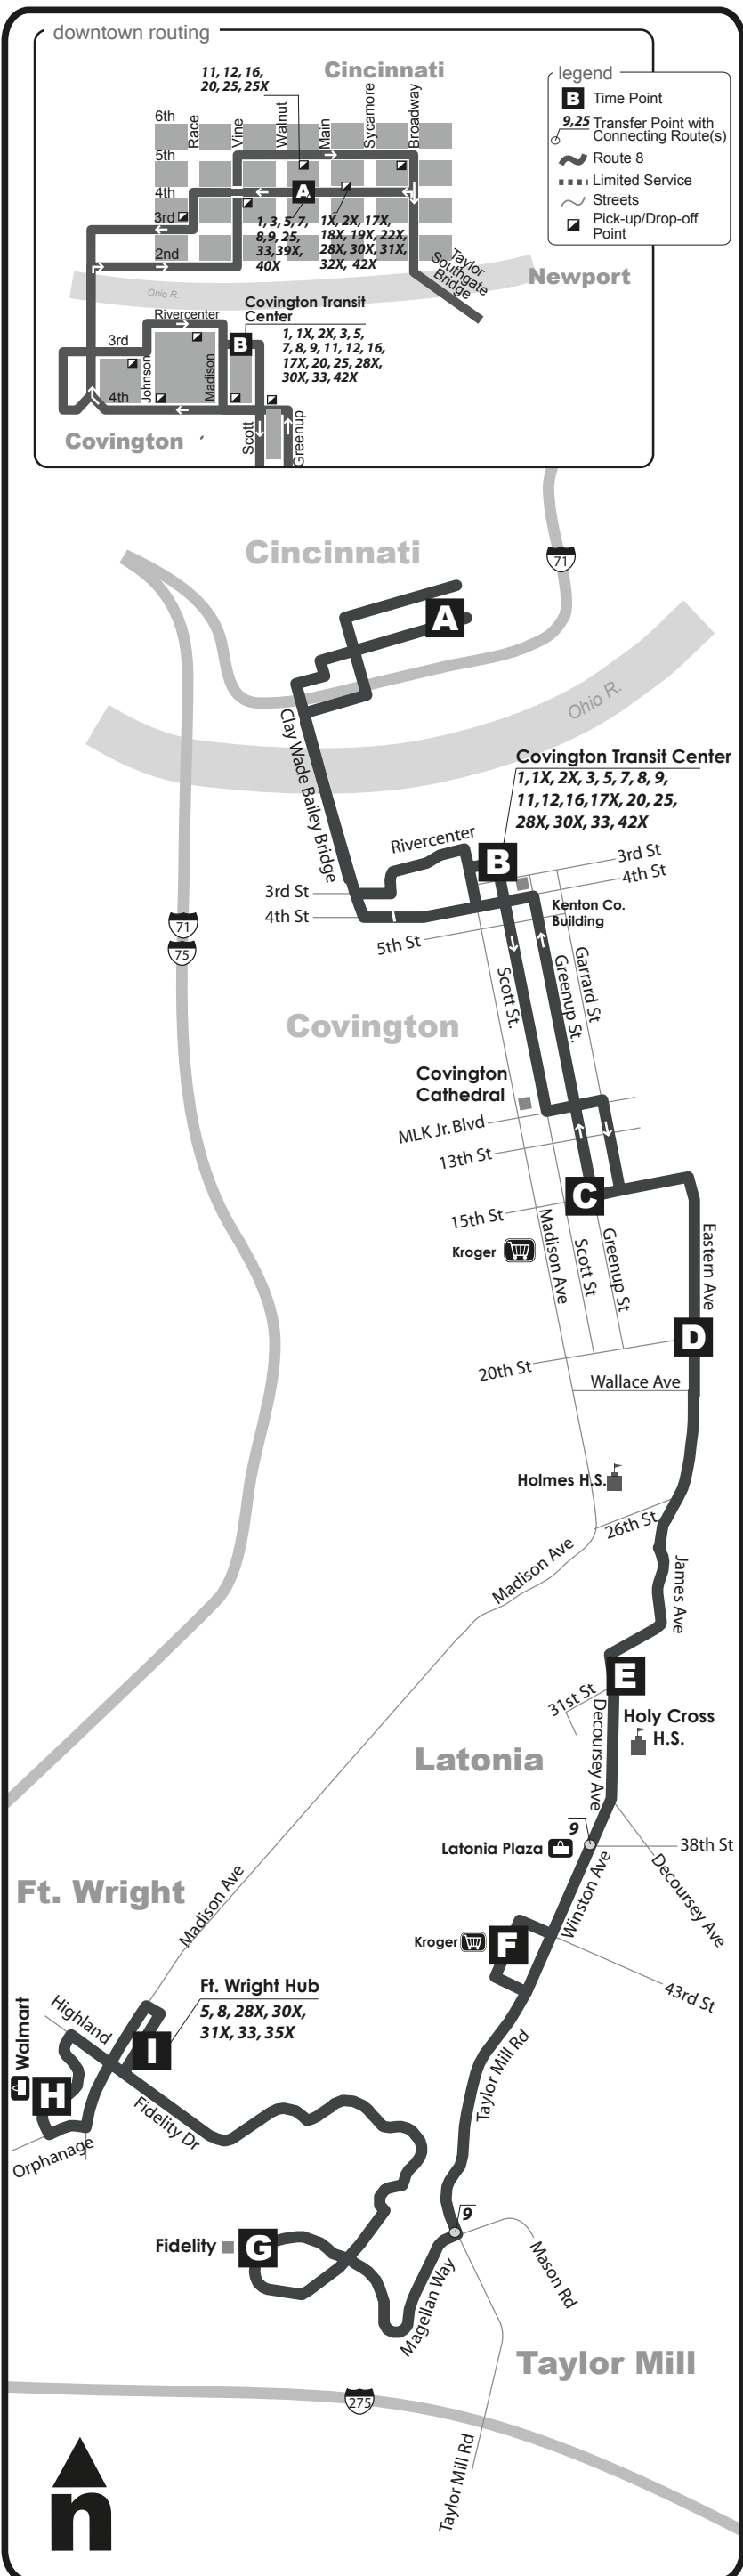

#8 Eastern Avenue

8 WEEKDAYS

From Ft. Wright Hub to Cincinnati

	Ft. Wright Hub	Walmart	Fidelity	Latonia Centre	Decoursey at 31st	Eastern at 20th	15th St. at Greenup	Covington Transit Center	Vine at 4th St. (Cincinnati)
	I	H	G	F	E	D	J	B	A
AM	4:14	4:18	4:24	4:30	4:37	4:41	4:45	4:52	5:00
	5:14	5:18	5:24	5:30	5:37	5:41	5:45	5:52	6:00
	5:44	5:48	5:54	6:00	6:07	6:11	6:15	6:22	6:30
	6:14	6:18	6:24	6:30	6:37	6:41	6:45	6:52	7:00
	6:44	6:48	6:54	7:00	7:07	7:11	7:15	7:22	7:30
	7:14	7:18	7:24	7:30	7:37	7:41	7:45	7:52	8:00
	7:44	7:48	7:54	8:00	8:07	8:11	8:15	8:22	8:30
	8:14	8:18	8:24	8:30	8:37	8:41	8:45	8:52	9:00
	8:44	8:48	8:54	9:00	9:07	9:11	9:15	9:22	9:30
	9:44	9:48	9:54	10:00	10:07	10:11	10:15	10:22	10:30
	10:44	10:48	10:54	11:00	11:07	11:11	11:15	11:22	11:30
PM	11:44	11:48	11:54	12:00	12:07	12:11	12:15	12:22	12:30
	12:44	12:48	12:54	1:00	1:07	1:11	1:15	1:22	1:30
	1:44	1:48	1:54	2:00	2:07	2:11	2:15	2:22	2:30
	2:44	2:48	2:54	3:00	3:07	3:11	3:15	3:22	3:30
	3:14	3:18	3:24	3:30	3:37	3:41	3:45	3:52	4:00
	3:44	3:48	3:54	4:00	4:07	4:11	4:15	4:22	4:30
	4:14	4:18	4:24	4:30	4:37	4:41	4:45	4:52	5:00
	4:44	4:48	4:54	5:00	5:07	5:11	5:15	5:22	5:30
	5:14	5:18	5:24	5:30	5:37	5:41	5:45	5:52	6:00
	5:44	5:48	5:54	6:00	6:07	6:11	6:15	6:22	6:30
	6:44	6:48	6:54	7:00	7:07	7:11	7:15	7:22	7:30
	7:44	7:48	7:54	8:00	8:07	8:11	8:15	8:22	8:30
	8:44	8:48	8:54	9:00	9:07	9:11	9:15	9:22	9:30
	9:44	9:48	9:54	10:00	10:07	10:11	10:15	10:22	10:30
	10:44	10:48	10:54	11:00	11:07	11:11	11:15	11:22	11:30

8 WEEKDAYS

From Cincinnati to Ft. Wright Hub

	Cincinnati 4th at Main Federal Reserve	Covington Transit Center	Garrard at 13th St.	Eastern at 20th	Decoursey at 31st	Latonia Centre	Fidelity	Walmart	Ft. Wright Hub
	A	B	C	D	E	F	G	H	I
AM	4:45	4:53	4:59	5:03	5:08	5:13	5:18	5:25	5:30
	6:15	6:23	6:29	6:33	6:38	6:43	6:48	6:55	7:00
	6:45	6:53	6:59	7:03	7:08	7:13	7:18	7:25	7:30
	7:15	7:23	7:29	7:33	7:38	7:43	7:48	7:55	8:00
	7:45	7:53	7:59	8:03	8:08	8:13	8:18	8:25	8:30
	8:15	8:23	8:29	8:33	8:38	8:43	8:48	8:55	9:00
	8:45	8:53	8:59	9:03	9:08	9:13	9:18	9:25	9:30
	9:15	9:23	9:29	9:33	9:38	9:43	9:48	9:55	10:00
	9:45	9:53	9:59	10:03	10:08	10:13	10:18	10:25	10:30
	10:45	10:53	10:59	11:03	11:08	11:13	11:18	11:25	11:30
PM	11:45	11:53	11:59	12:03	12:08	12:13	12:18	12:25	12:30
	12:45	12:53	12:59	1:03	1:08	1:13	1:18	1:25	1:30
	1:45	1:53	1:59	2:03	2:08	2:13	2:18	2:25	2:30
	2:45	2:53	2:59	3:03	3:08	3:13	3:18	3:25	3:30
	3:45	3:53	3:59	4:03	4:08	4:13	4:18	4:25	4:30
	4:15	4:23	4:29	4:33	4:38	4:43	4:48	4:55	5:00
	4:45	4:53	4:59	5:03	5:08	5:13	5:18	5:25	5:30
	5:15	5:23	5:29	5:33	5:38	5:43	5:48	5:55	6:00
	5:45	5:53	5:59	6:03	6:08	6:13	6:18	6:25	6:30
	6:15	6:23	6:29	6:33	6:38	6:43	6:48	6:55	7:00
	6:45	6:53	6:59	7:03	7:08	7:13	7:18	7:25	7:30
	7:45	7:53	7:59	8:03	8:08	8:13	8:18	8:25	8:30
	8:45	8:53	8:59	9:03	9:08	9:13	9:18	9:25	9:30
	9:45	9:53	9:59	10:03	10:08	10:13	10:18	10:25	10:30
	10:45	10:53	10:59	11:03	11:08	11:13	11:18	11:25	11:30

NOTES

P - Park & Ride available on this route