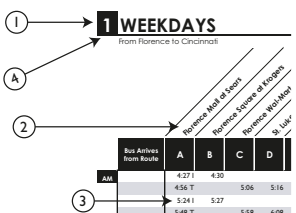

NOTES

P - Park & Ride available on this route

Transfers

Passengers may need to ride more than one bus route in order to reach their destination. For this purpose, TANK issues a \$0.25 transfer.

- Rules:
- Transfers cost \$0.25 and must be purchased when boarding.
 - Transfers must be used within one hour of issue.
 - Transfers are NOT issued in downtown Cincinnati.
 - Same route transfers are prohibited.

For any passengers transferring from one county to another, please be aware that most TANK trips will go through Cincinnati and offer direct service between Kenton and Campbell counties. Therefore, passengers may be able to remain on their original bus in order to reach their final destination.

Transfers points are shown on the map by the following.

Reading a bus schedule - step-by-step guide

- 1 Find the schedule for the day of the week and the direction you plan to travel.
- 2 Find the timepoints nearest your origin and destinations. Timepoints are shown on the route map by **B**. Bus stops may be between time points.
- 3 Read downward in a column to see times when a trip will be at a given time point. If no time is shown, that trip does not serve the area of that time point.
- 4 The route number at the top of the schedule will appear in the sign above the windshield on the bus.