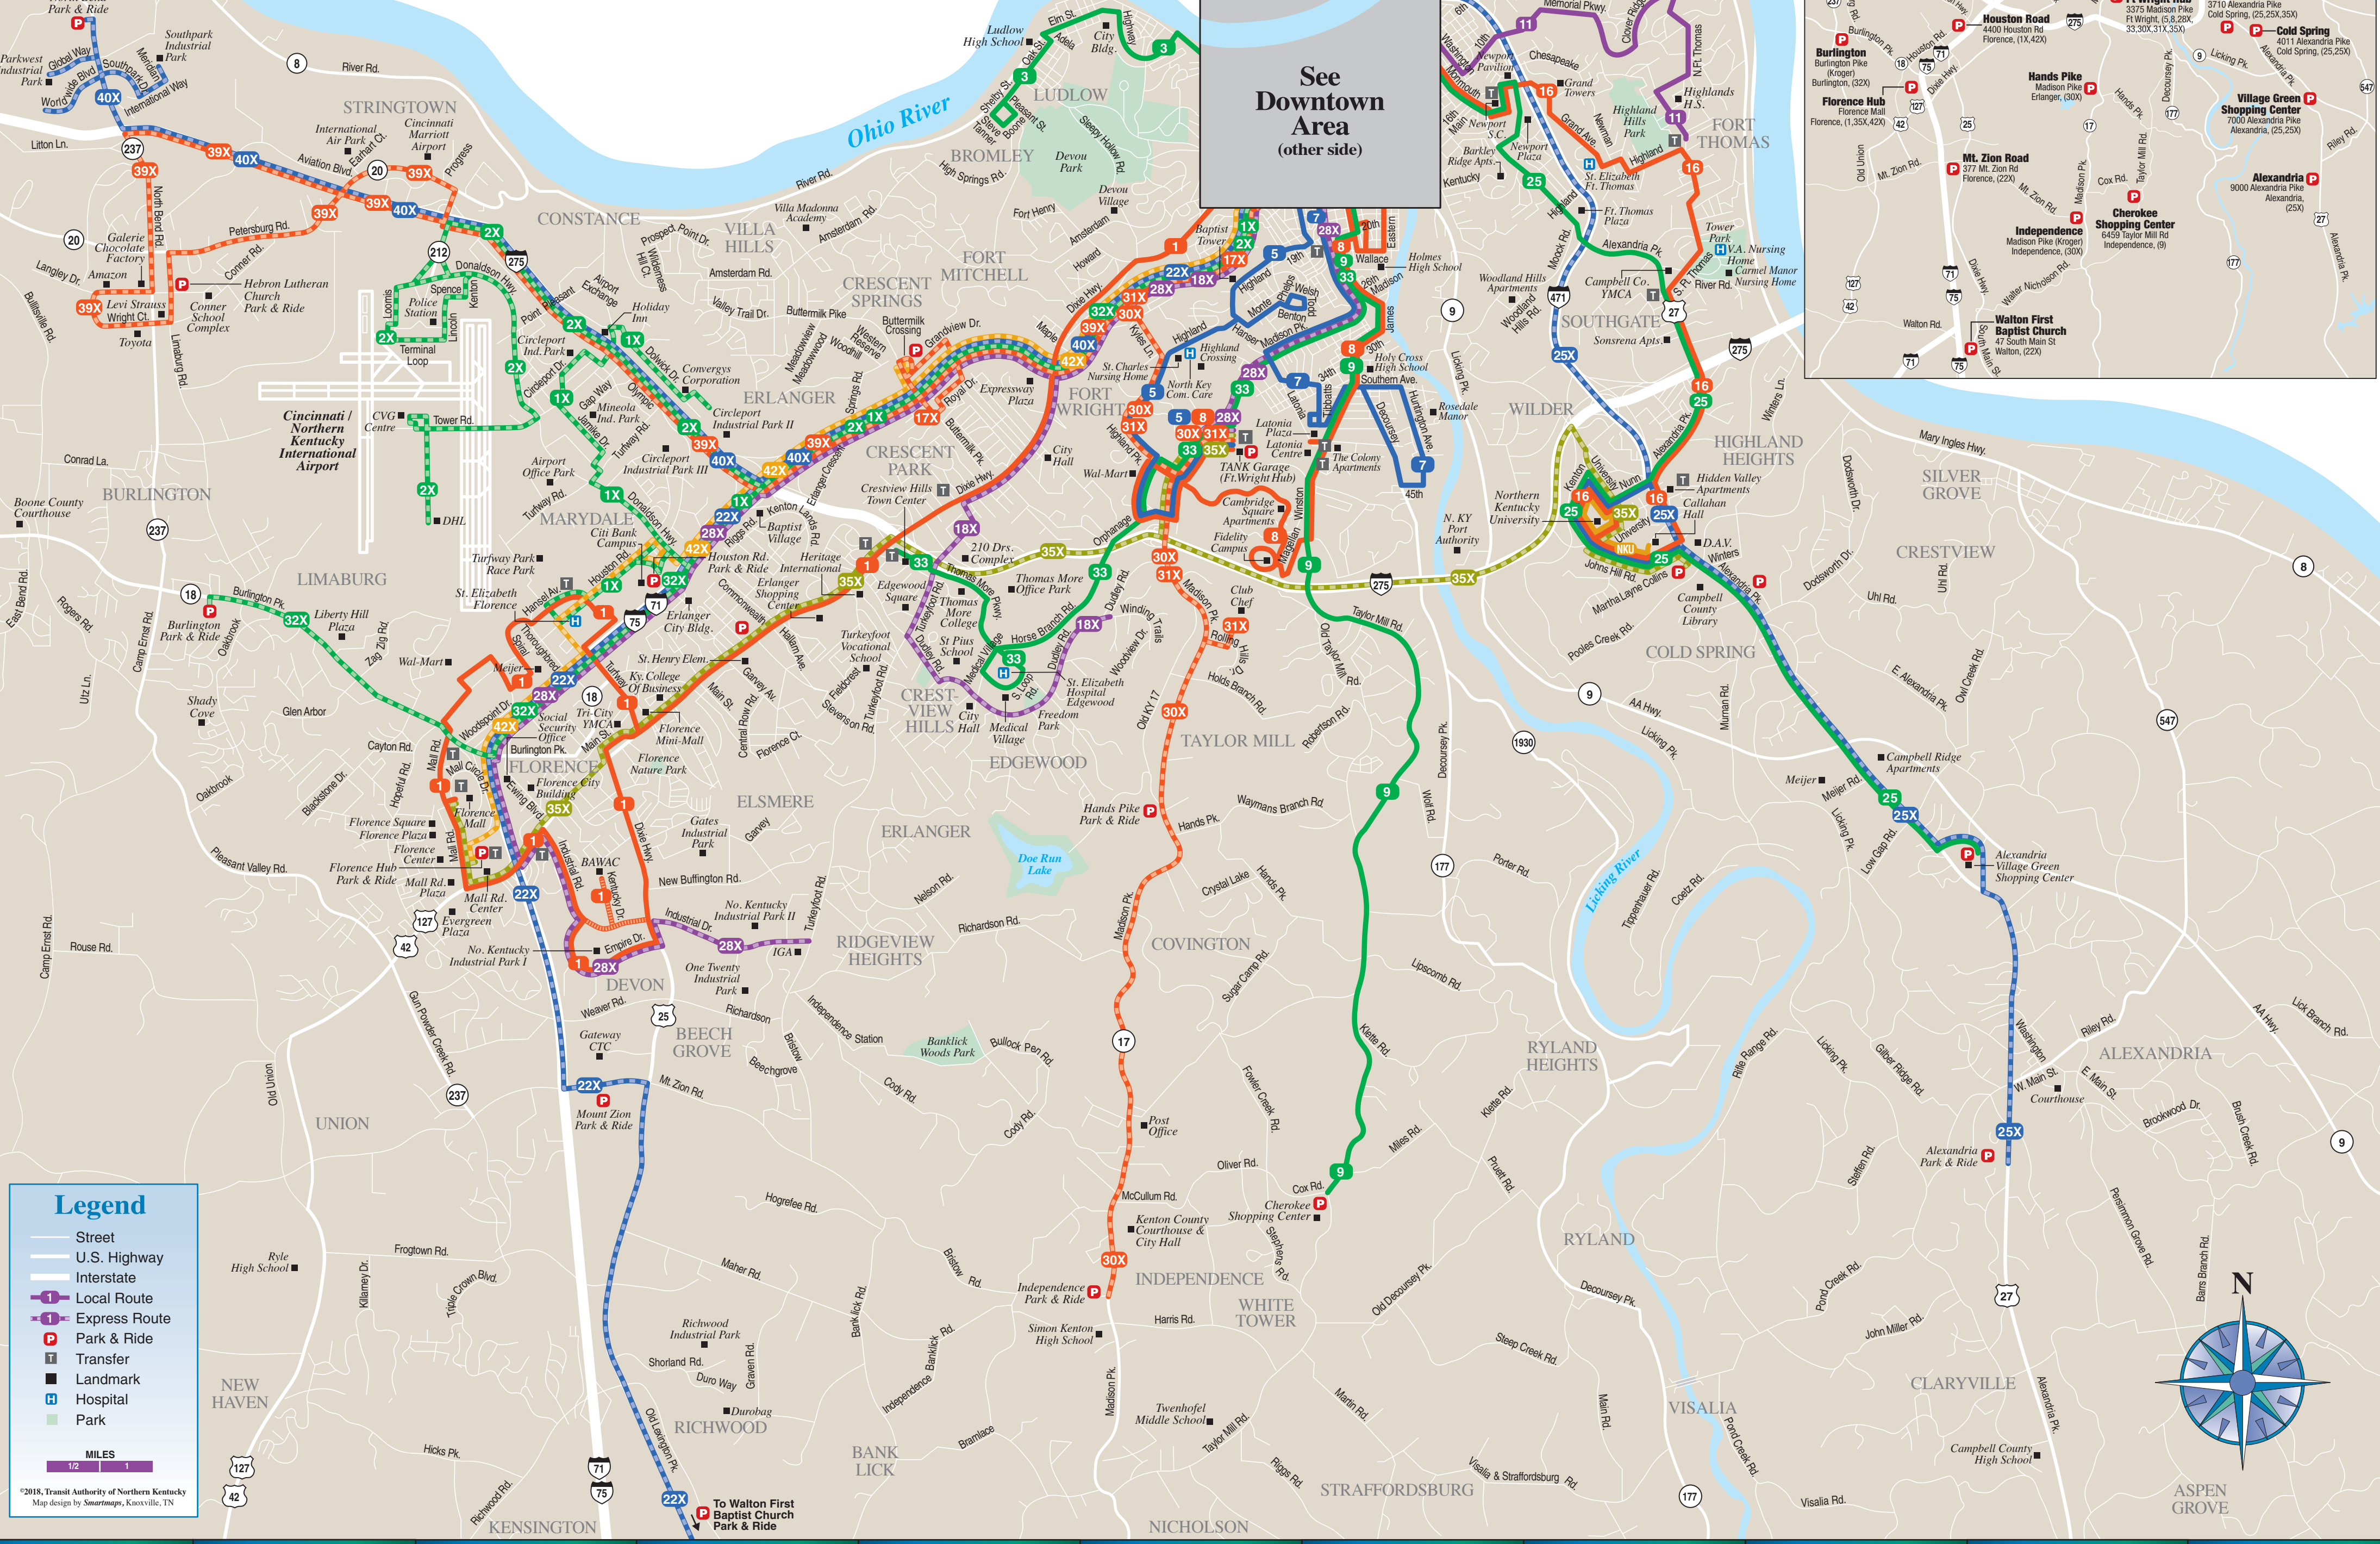

TANK

TRANSIT AUTHORITY OF NORTHERN KENTUCKY

See Downtown Area (other side)

P TANK Park & Ride Lots

All routes with the exception of some express routes

- North Bend
- Hebron Lutheran Church
- Burlington Church
- Florence Hub
- Walton First Baptist Church
- Covington Transit Center
- Buttermilk Church
- Houston Road
- Independence
- Cherokee Shopping Center
- TANK Garage - Ft. Wright Hub
- Furniture Fair
- Cold Spring
- Village Green Shopping Center
- Alexandria
- Hands Pike
- Mt. Zion Road
- Walton First Baptist Church

Legend

- Street
- U.S. Highway
- Interstate
- Local Route
- Express Route
- Park & Ride
- Transfer
- Landmark
- Hospital
- Park

MILES
1/2 1

©2018, Transit Authority of Northern Kentucky
Map design by Smartmaps, Knoxville, TN