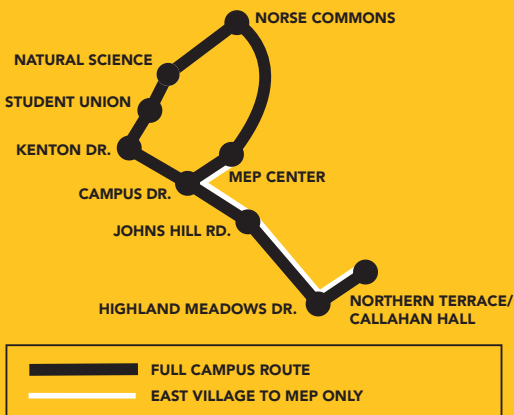

# HEY STUDENTS, RIDE

**TANK**

TRANSIT AUTHORITY OF NORTHERN KENTUCKY

**FREE.**  
**ANY**  
**TIME.**  
**ANY**  
**PLACE.**

- // **ALL NKU STUDENTS, FACULTY AND STAFF** ride any TANK route for **FREE**.
- // Buses #**16**, #**25** and **35X** are direct routes to NKU.
- // Swipe your **VALID NKU ALL CARD** when boarding.
- // Save money.
- // Reduce NKU's carbon footprint.

# RIDE FREE. ANY TIME. ANY PLACE.

## TUESDAY-THURSDAY

7:30 a.m.-7p.m. (*white route only*),  
7 p.m.-11:30 p.m.

## FRIDAY

7:30 a.m.-7 p.m., (*white route only*)