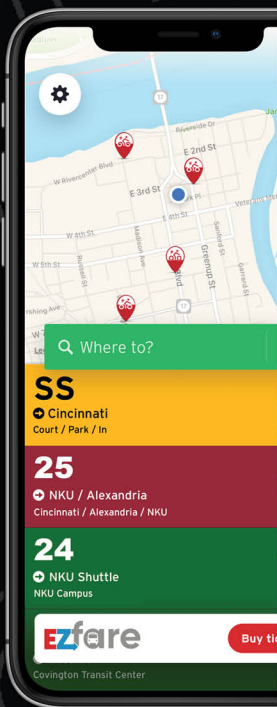

HEY STUDENTS, RIDE

TANK
TRANSIT AUTHORITY OF NORTHERN KENTUCKY

FREE.
ANY
TIME.
ANY
PLACE.

- // ALL NKU STUDENTS, FACULTY AND STAFF ride any TANK route for **FREE**
- // Route #25 offers direct service between downtown Cincinnati and Newport to NKU every 30 minutes
- // Route #24 offers on campus bus service every 15 minutes
- // Swipe your **VALID NKU ALL CARD** when boarding
- // Save money & reduce NKU's carbon footprint
- // Download the Transit app - plan, pay, and track all from your phone

FOR SCHEDULES AND OTHER INFORMATION:
tankbus.org

NKU  **NORTHERN
KENTUCKY
UNIVERSITY**

GREEN YOUR COMMUTE!

Just swipe

**RIDE
FREE.
ANY TIME.
ANY PLACE.**

**NKU SHUTTLE (ROUTE #24) SCHEDULE
ACADEMIC YEAR 2022-2023:**

MONDAY-FRIDAY

7:30AM-11:30PM

SATURDAY & SUNDAY

10:30AM-2PM AND 4:30-8PM

The NKU Shuttle, Route #24, runs every 15 minutes during the hours of operation. Shuttle service operates on campus, when school is in session, during fall and spring semesters.