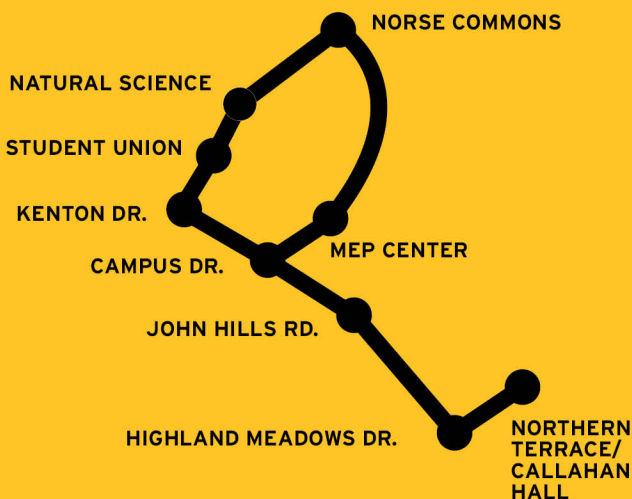

HEY STUDENTS, RIDE

TANK
TRANSIT AUTHORITY OF NORTHERN KENTUCKY

FREE.
ANY
TIME.
ANY
PLACE.

- // ALL NKU STUDENTS, FACULTY AND STAFF ride any TANK route for **FREE**
- // Route #25 offers direct service between downtown Cincinnati and Newport to NKU every 30 minutes
- // Route #24 offers on campus bus service every 15 minutes
- // Swipe your **VALID NKU ALL CARD** when boarding
- // Save money & reduce NKU's carbon footprint
- // Download the Transit app - plan, pay, and track all from your phone

FOR SCHEDULES AND OTHER INFORMATION:
tankbus.org

NKU  **NORTHERN
KENTUCKY
UNIVERSITY**

GREEN YOUR COMMUTE!

Just swipe

**RIDE
FREE.
ANY TIME.
ANY PLACE.**

**NKU SHUTTLE (ROUTE #24) SCHEDULE
ACADEMIC YEAR 2022-2023:**

MONDAY-FRIDAY

7:30AM-11:30PM

SATURDAY & SUNDAY

10:30AM-2PM AND 4:30-8PM

The NKU Shuttle, Route #24, runs every 15 minutes during the hours of operation. Shuttle service operates on campus, when school is in session, during fall and spring semesters.