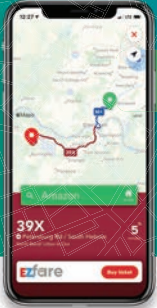

PM times are in **Bold**

HOW TO RIDE TANK

- 1 Know your route number, departure time and location and your destination.
- 2 Arrive at your bus stop five minutes before your bus is scheduled to arrive. If a bus stop serves multiple routes, make sure to look at the bus header on the front of the bus to ensure you are boarding the correct one.
- 3 Have your fare ready. Pay your fare and remember to request a transfer from your driver if you need to ride more than one bus to reach your destination.
- 4 Signal to stop by pulling the passenger signal cord. The cord is located across the middle of the windows. Please signal at least one block before your stop.

i INFORMATION

(859) 331-TANK

tankbus.org

TRANSFERS

Transfers cost \$0.25 and should be purchased from the operator when you pay for your ride. Transfers are valid for two hours after issue and can be used at any bus stop or to ride any route, except on the Southbank Shuttle. Transfers are included free with a one-ride ticket on the Transit app.

Buy a \$5 Metro/TANK Day Pass for unlimited travel on both systems.

 transit

Plan, Pay, Track.
Do it all with our app!

Download Transit with EZFare

Transit with EZFare is a new way to pay for bus fare on your smartphone. Download the Transit app which provides the ability to plan your trip and track your bus. Click the EZFare button at the bottom to pay for your fare! It's that simple. And it also lets you purchase fare for TANK, the Southbank Shuttle, Metro, the Cincinnati Bell Connector and Butler County Regional Transit Authority (BCRTA) all in one place.

What are the benefits of using Transit with EZFare?

- Multiple one-ride tickets can be purchased and stored in your wallet in the Transit app
- Buy fare on your phone and store them for future use
- No need to use paper tickets, have exact change or find a ticket machine
- Free to download – no service fee
- Pay for yourself or a group