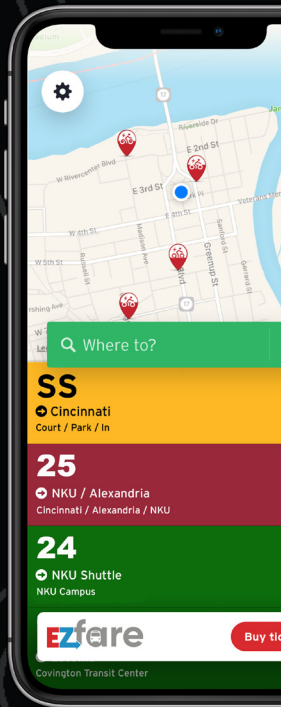

HEY STUDENTS, RIDE

TANK
TRANSIT AUTHORITY OF NORTHERN KENTUCKY

FREE.
ANY
TIME.
ANY
PLACE.

- // **ALL NKU STUDENTS, FACULTY AND STAFF** ride any TANK route for **FREE**
- // **Route #25** offers direct service between downtown Cincinnati and Newport to NKU every **30 minutes**
- // **Route #24** offers on campus bus service every **15 minutes**
- // Swipe your **VALID NKU ALL CARD** when boarding
- // Save money & reduce NKU's carbon footprint
- // Download the Transit app - plan and track all from your phone

FOR SCHEDULES AND OTHER INFORMATION:
tankbus.org

NKU  **NORTHERN
KENTUCKY
UNIVERSITY**

GREEN YOUR COMMUTE!

Just swipe

RIDE
FREE.

ANY TIME.
ANY PLACE.

**NKU SHUTTLE (ROUTE #24) SCHEDULE
ACADEMIC YEAR 2025-2026:**

MONDAY-FRIDAY

7:30AM-11PM

SATURDAY & SUNDAY

10:30AM-2PM AND 5-8PM

The NKU Shuttle, Route #24, runs every 15 minutes during the hours of operation. Shuttle service operates on campus, when school is in session, during fall and spring semesters.